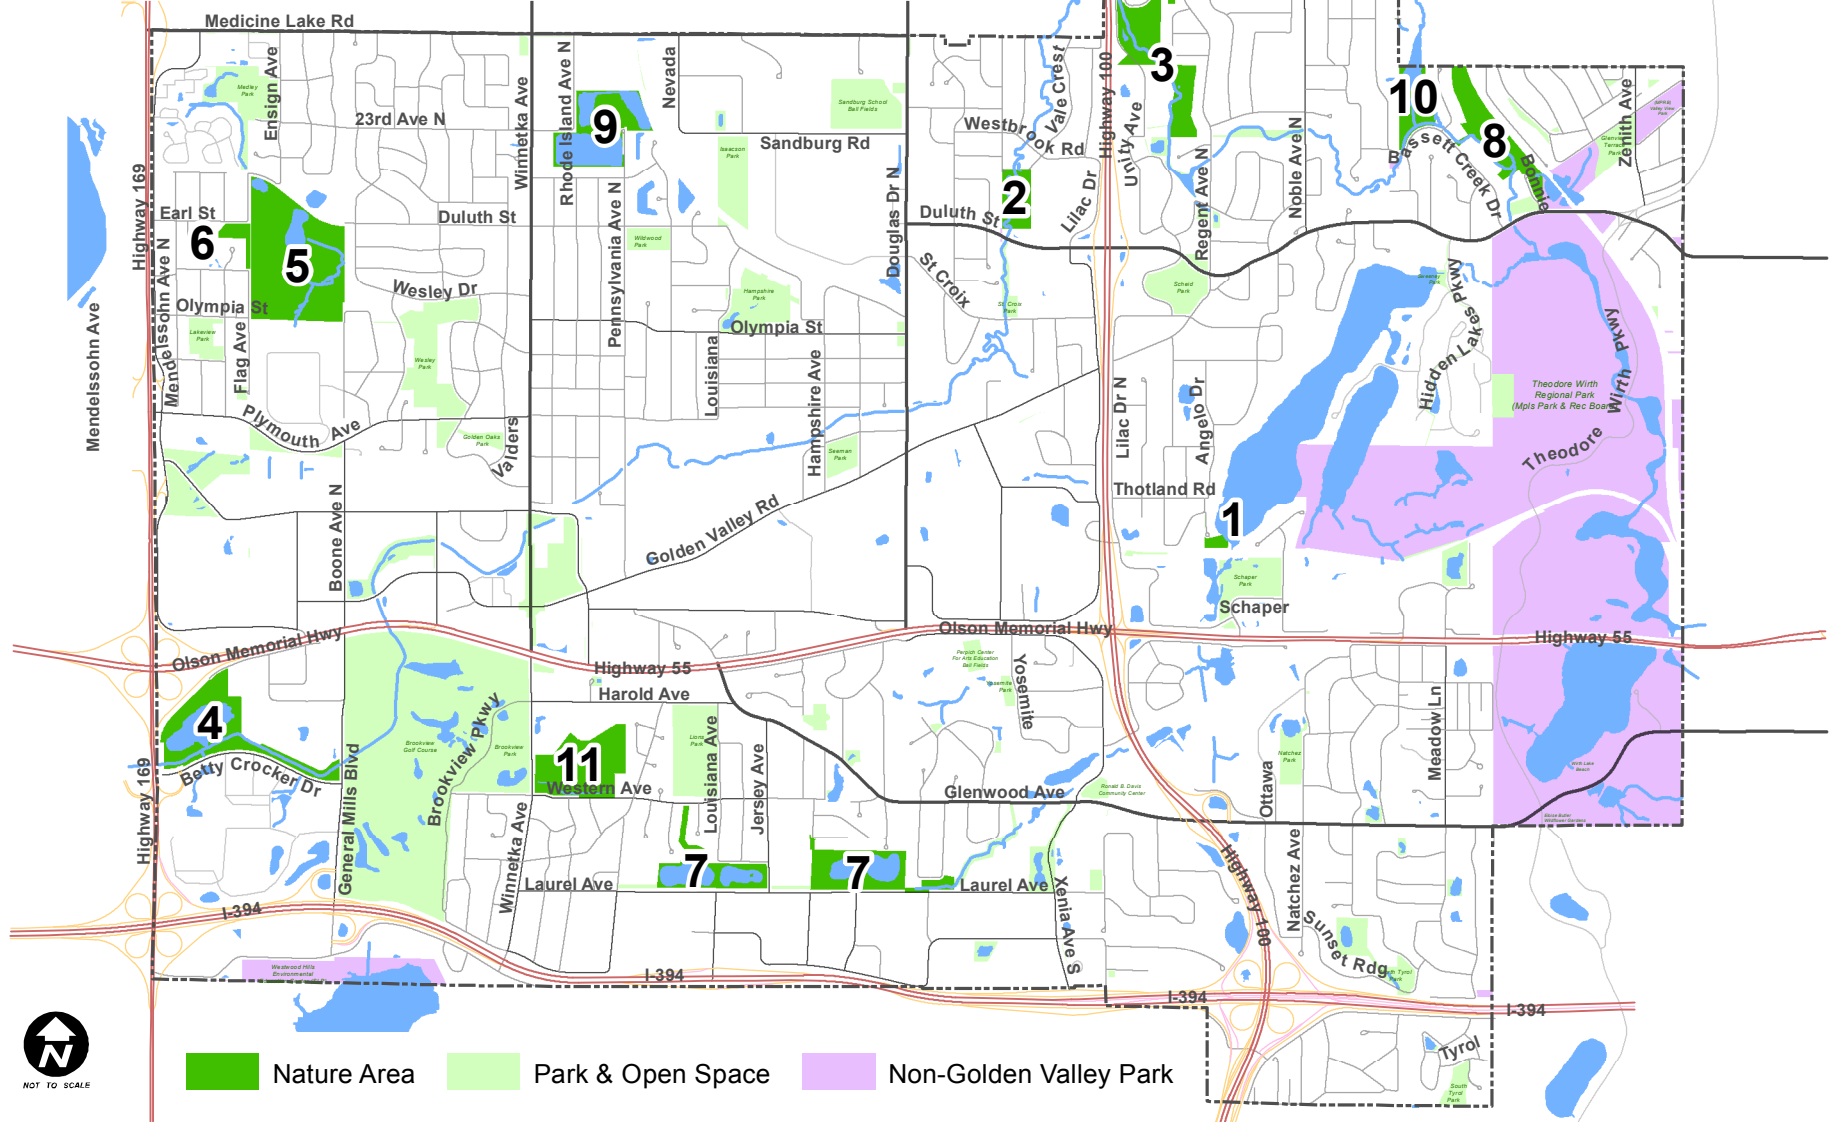

Nature Areas

- 1) Adeline Nature Area
- 2) Bassett Creek Nature Area
- 3) Briarwood Nature Area
- 4) General Mills Nature Preserve (near Hwy 169 and Betty Crocker Drive)
- 5) General Mills Research Nature Area (north of James Ford Bell Tech Center)
- 6) Golden Ridge Nature Area
- 7) Laurel Avenue Greenbelt
- 8) Mary Hills Nature Area
- 9) Pennsylvania Woods
- 10) Rice Lake Nature Area
- 11) Western Avenue Marsh

NOT TO SCALE