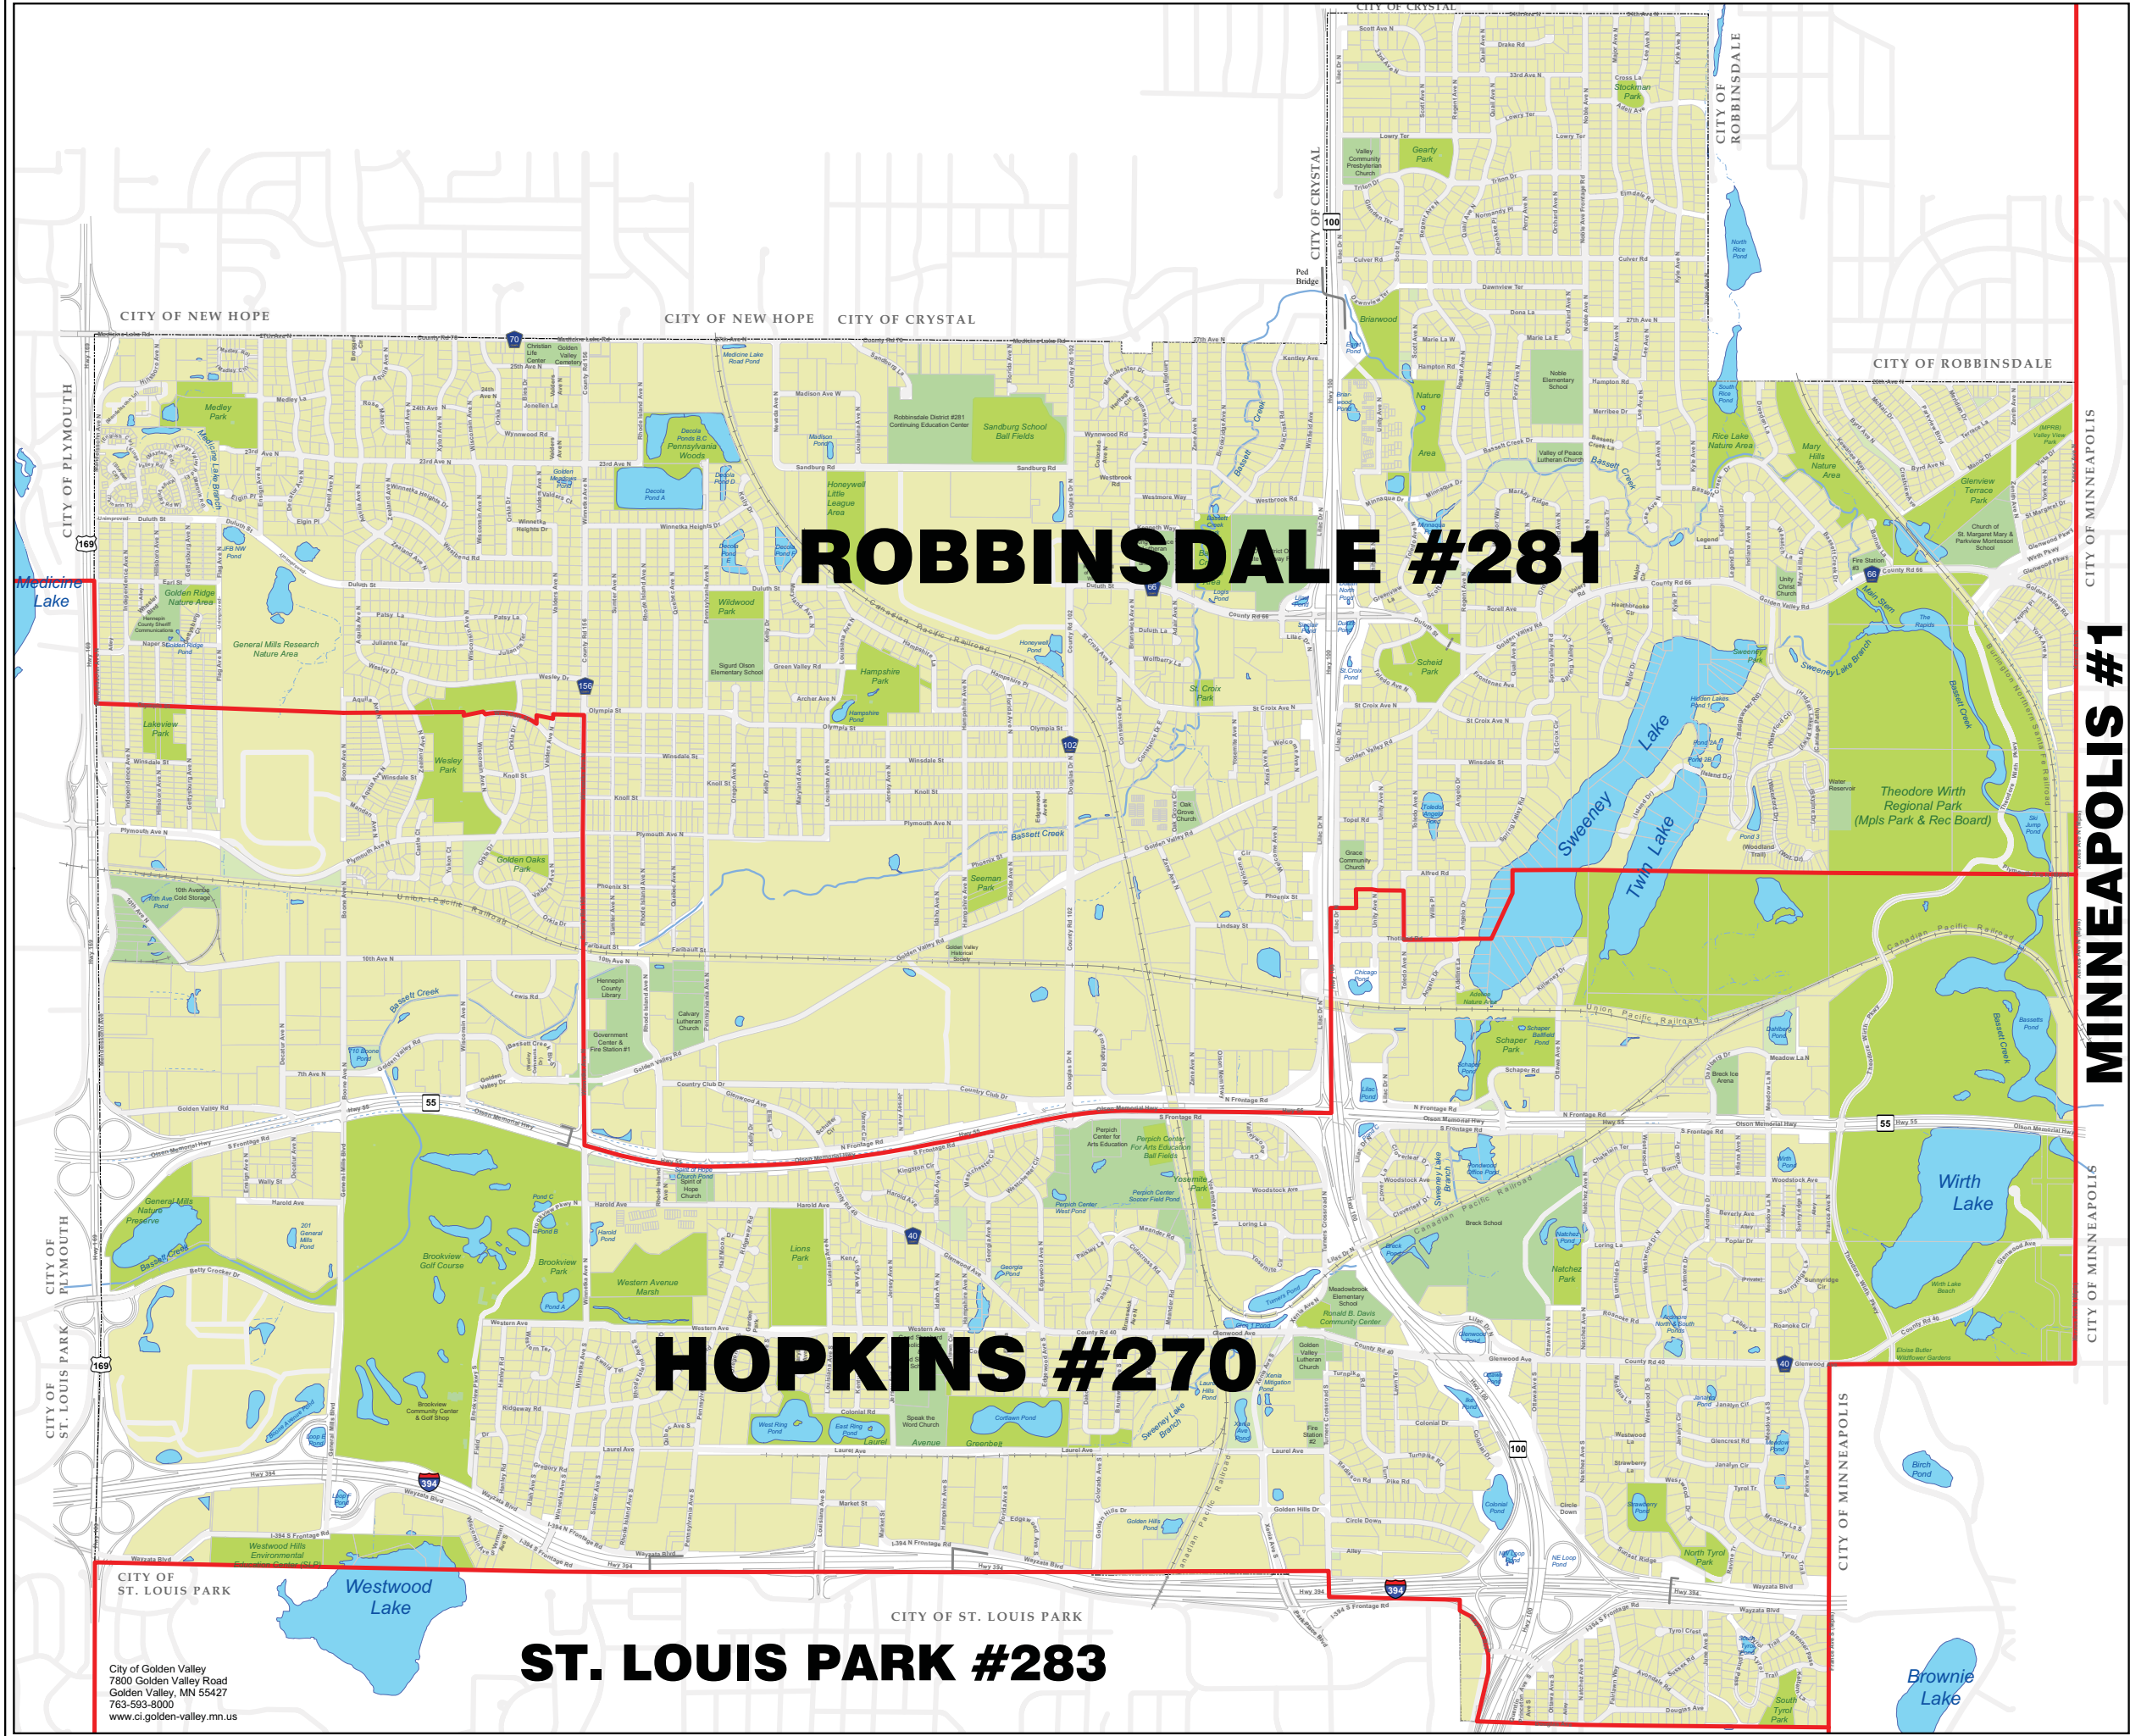

SCHOOL DISTRICTS

- District Boundaries
- Public Parks & Nature Areas
- Community Facilities
- Other Public Property

Map Updated: August 2010
Print Date: 08/31/10

Sources:
City of Golden Valley Public Works
Hennepin County Surveyors Office
MN Dept of Administration

Disclaimer:
The data displayed on this map is for illustrative purposes only. It is not a legally recorded map or survey. It is not intended to be used for navigation, tracking, or any other purpose requiring exacting measurement of distance or direction. This map is part of a Geographic Information System (GIS) that compiles records, information, and data from various public and private sources. The source data may contain errors. The preceding disclaimer is provided pursuant to Minnesota Statutes 466.03, Subd. 21. The City of Golden Valley shall not be liable for any damages or claims that arise out of the use of this map or the information provided herein.

ROBBINSDALE #281

HOPKINS #270

ST. LOUIS PARK #283

MINNEAPOLIS #1